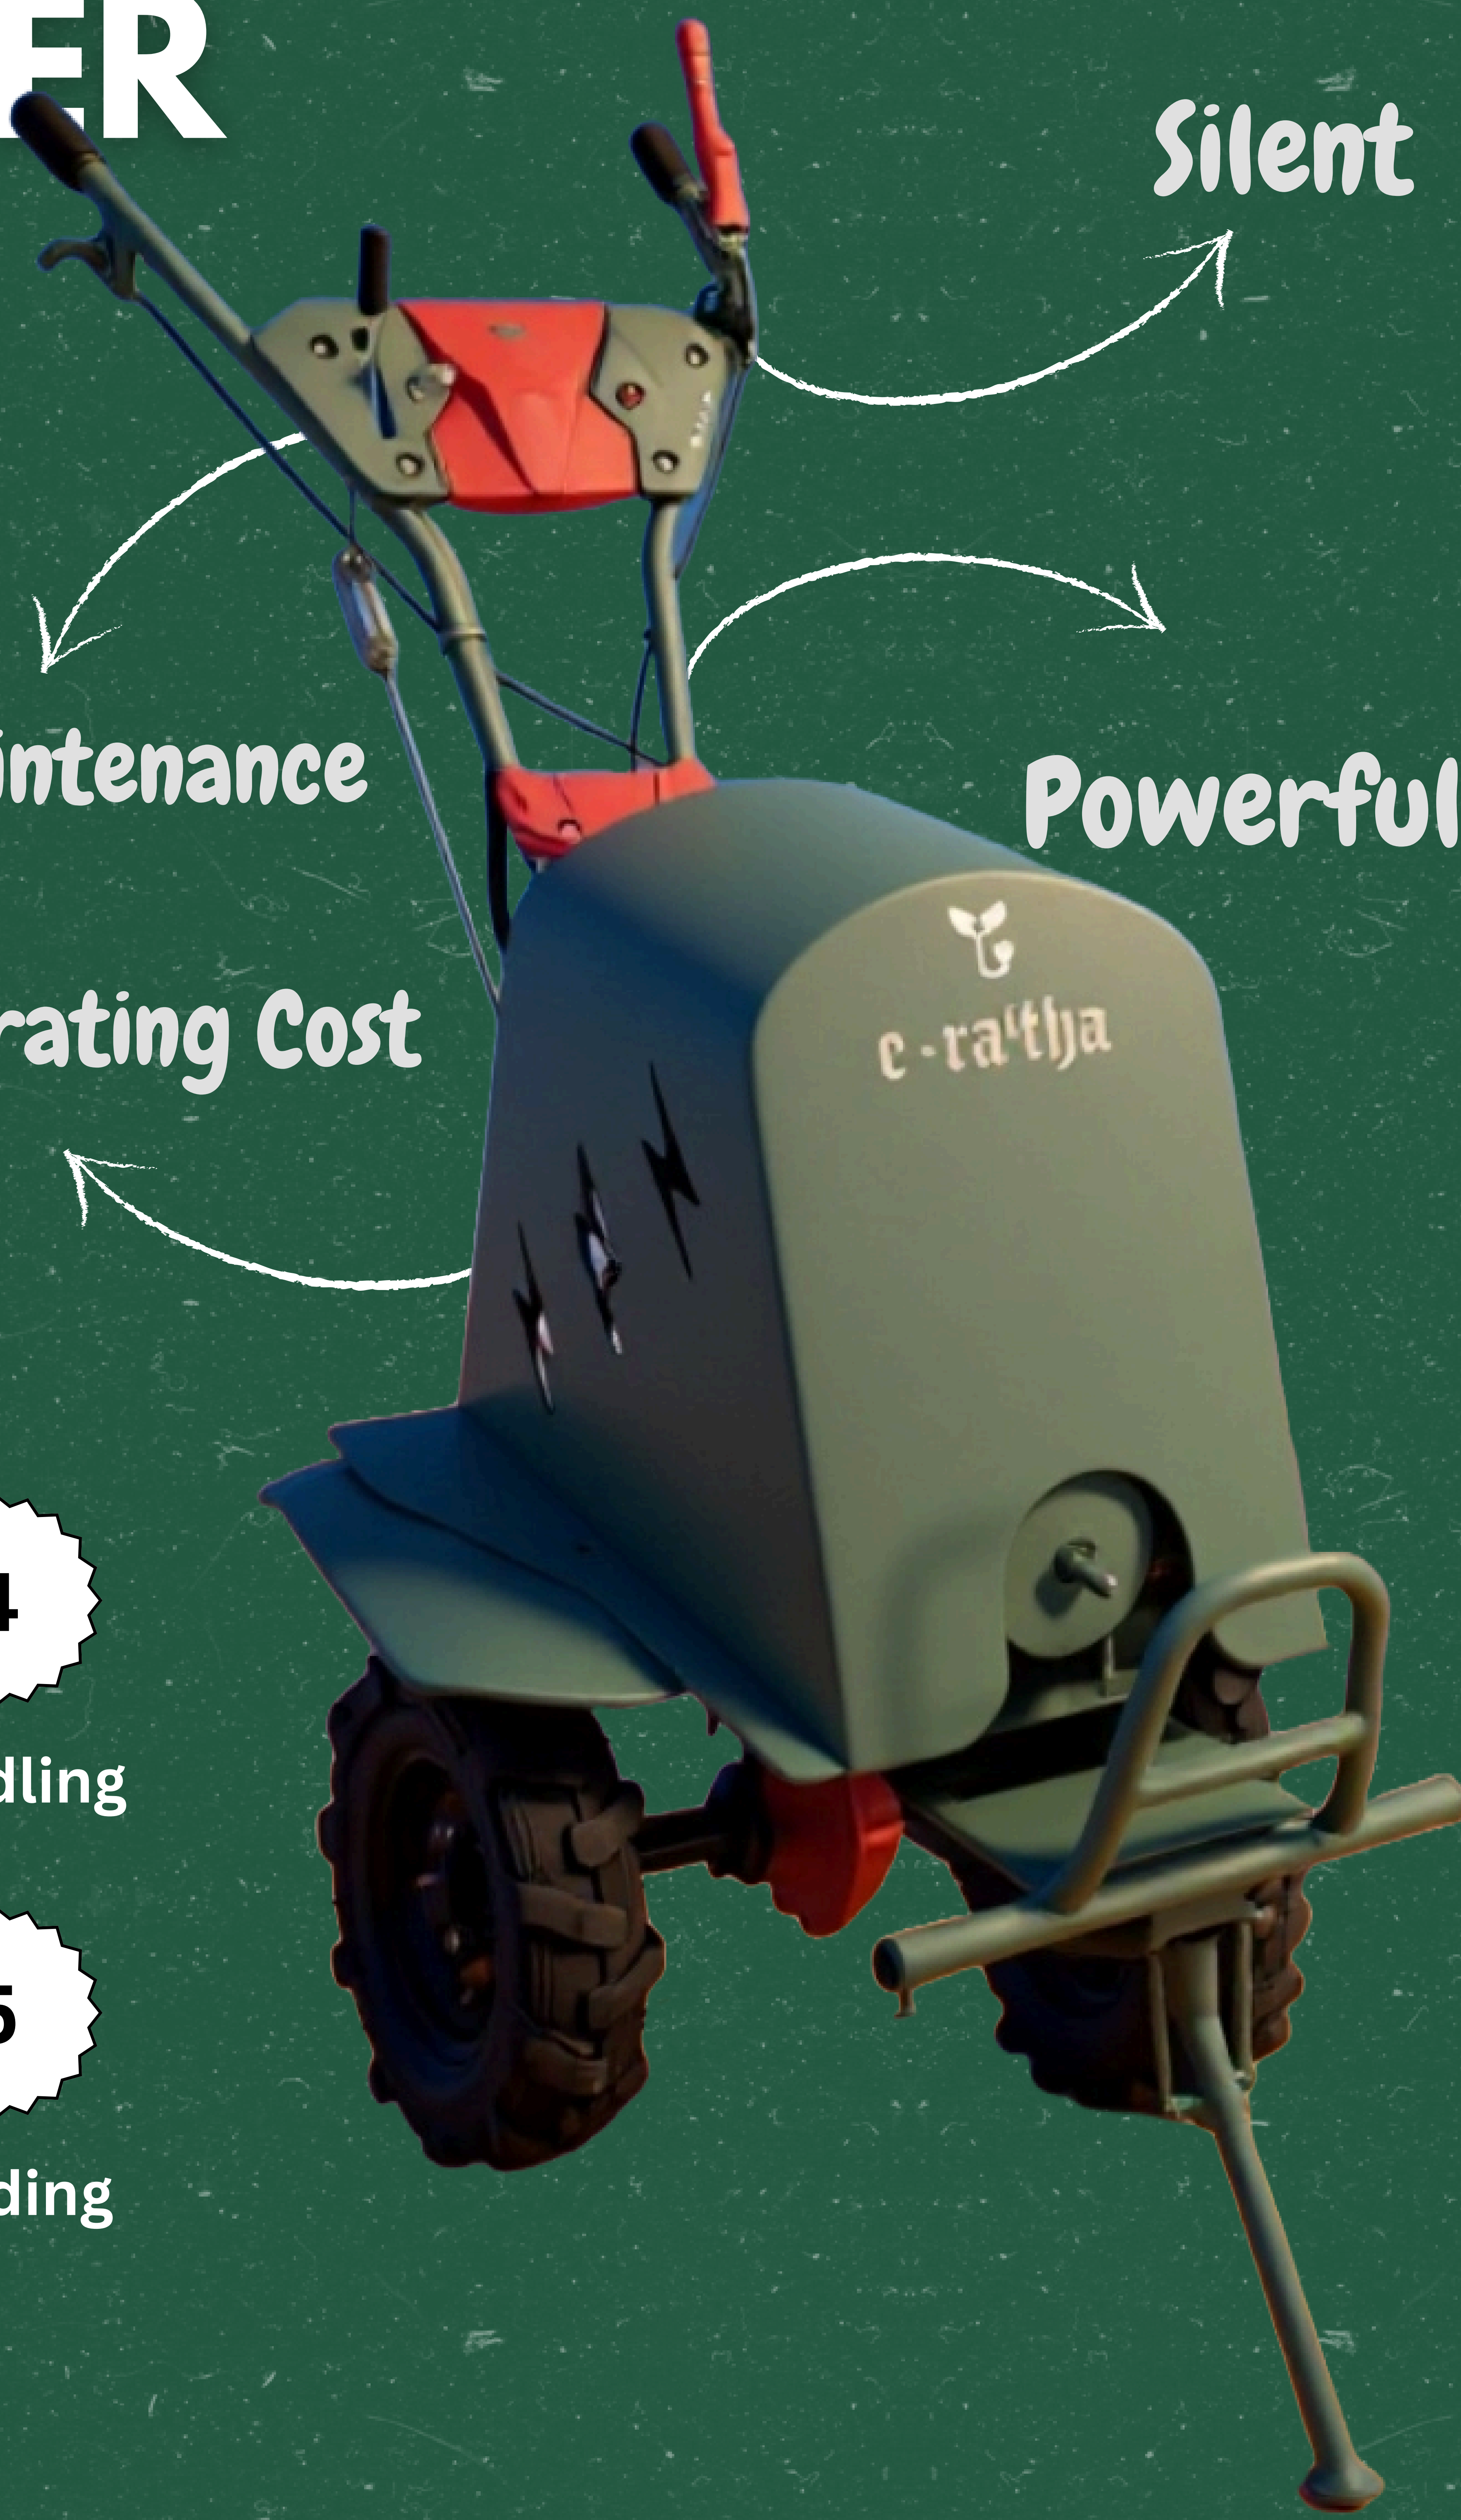

# é - POWER WEEDER

*apex*

Silent

Near Zero Maintenance

Powerful

Low Operating Cost

1

Tilling

4

Puddling

2

Rotary

5

Seeding

3

Levelling