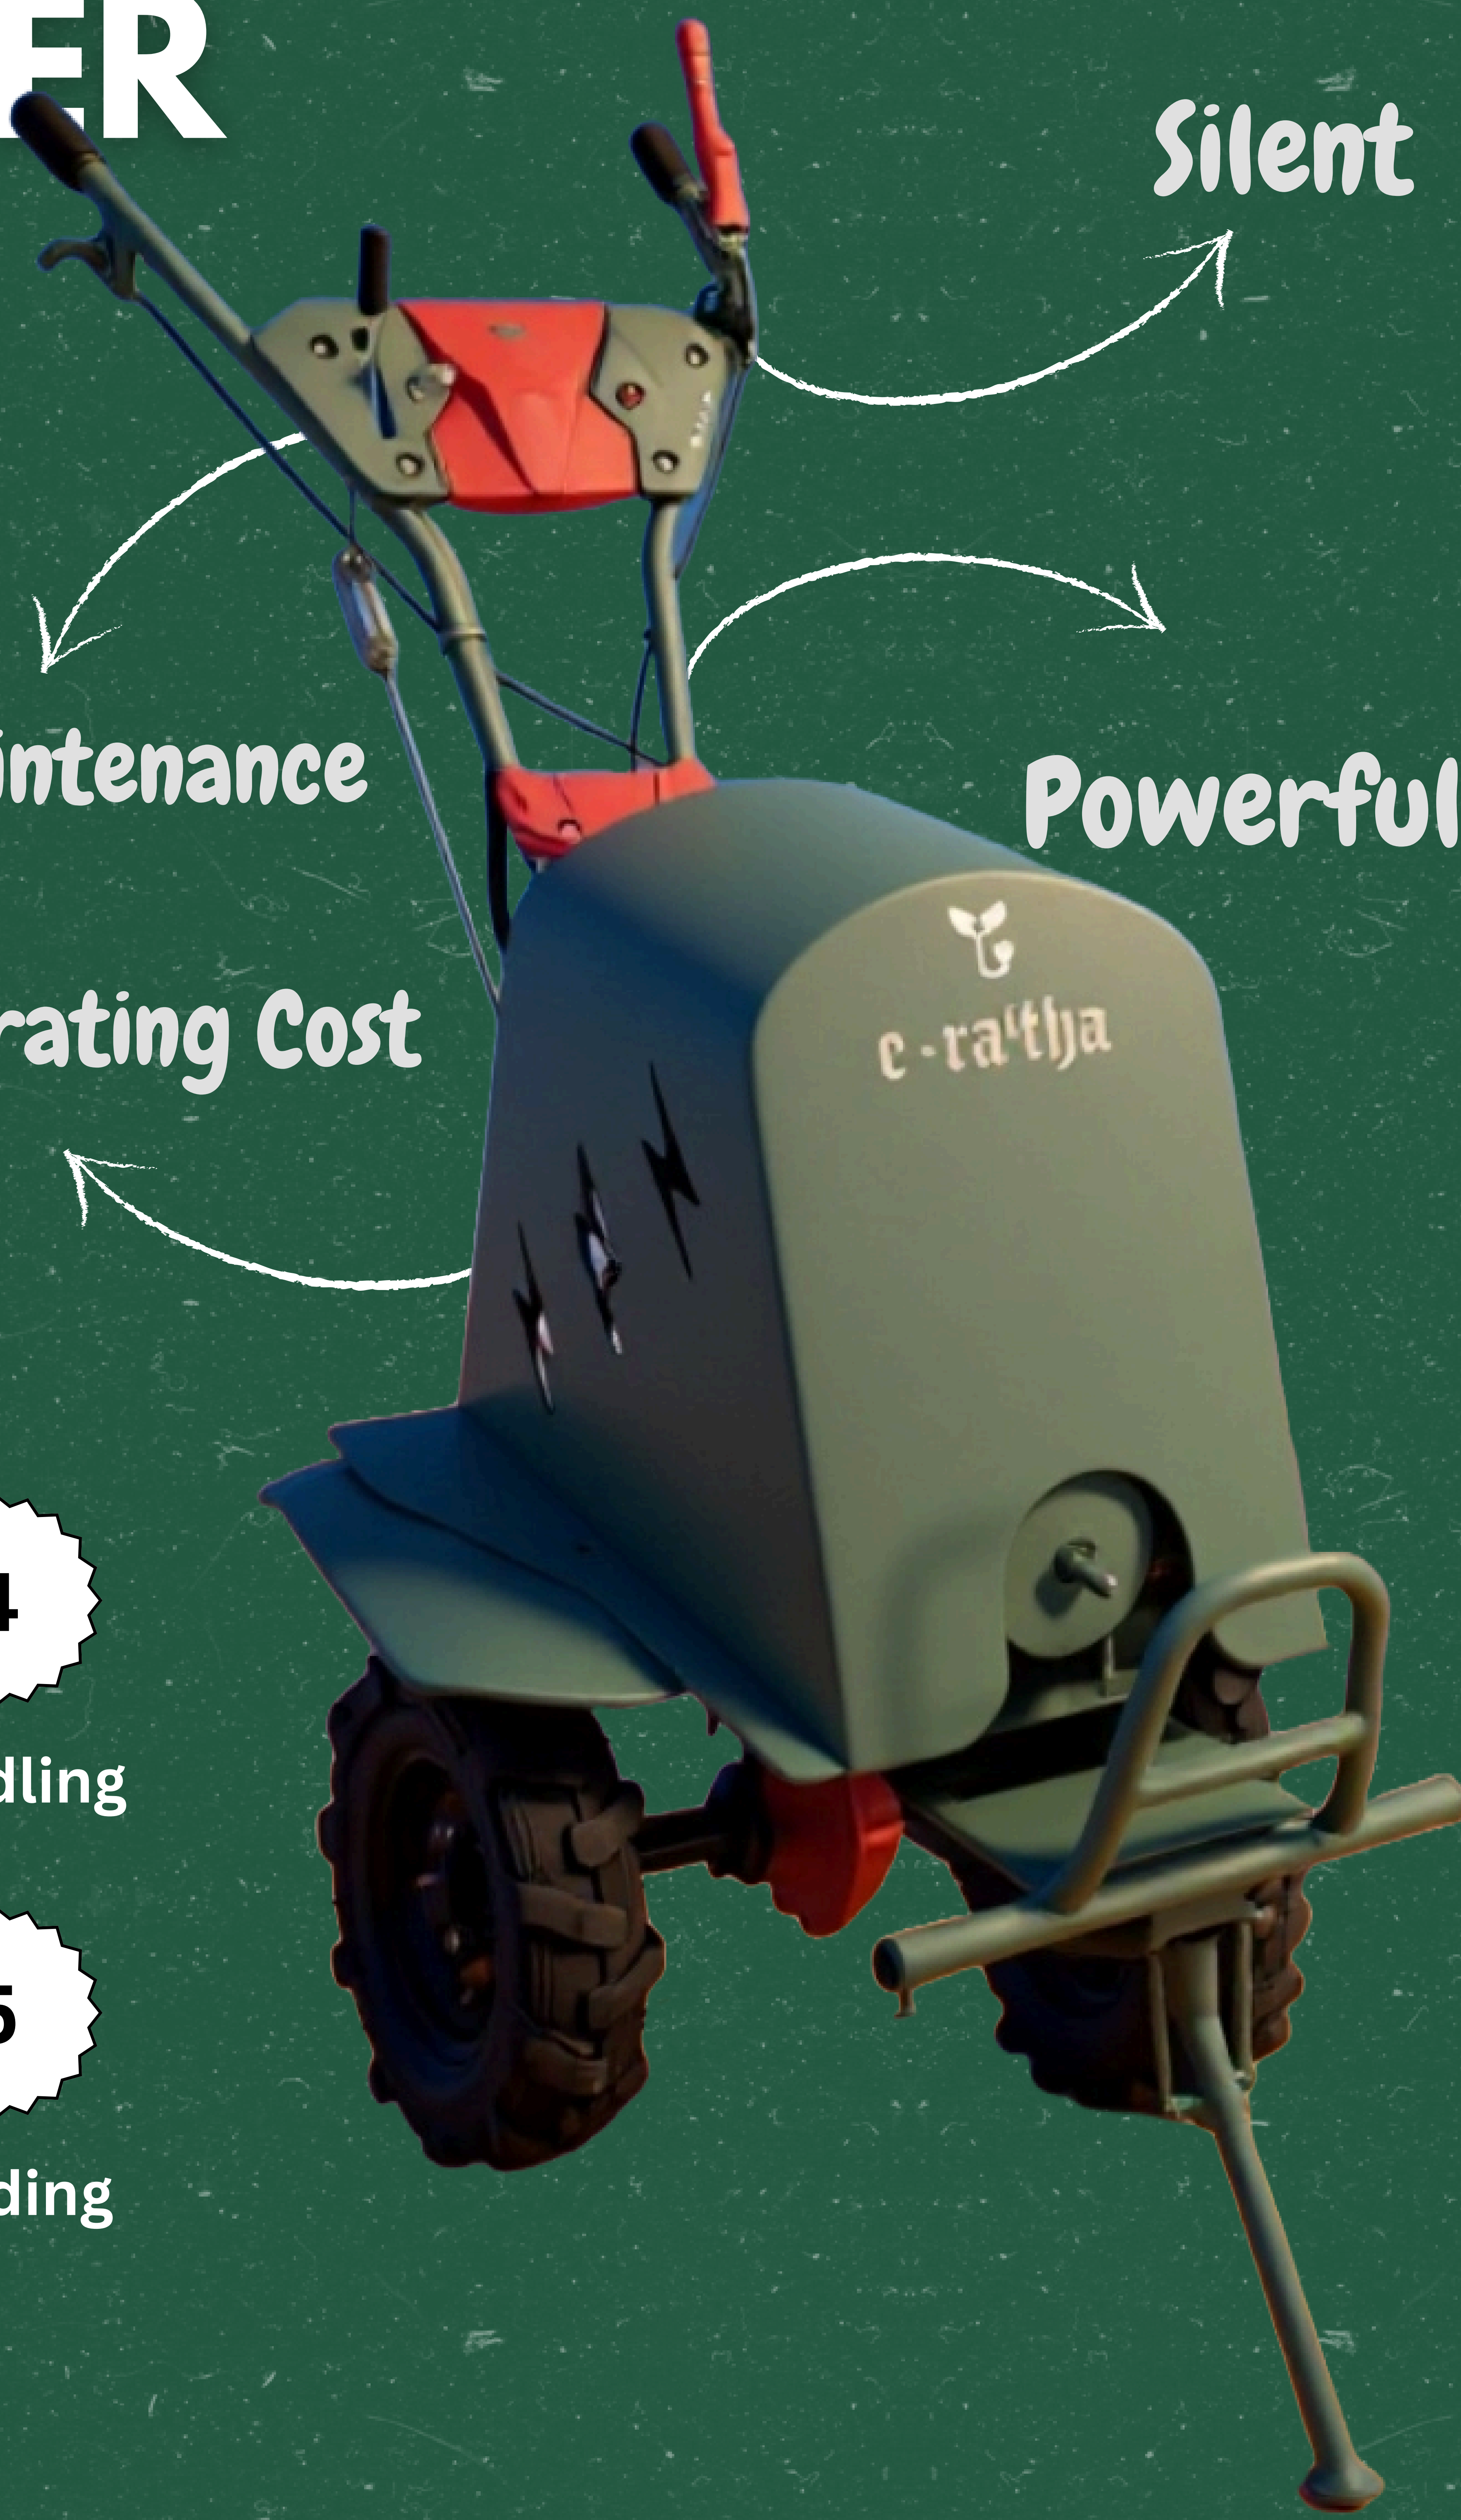

# e - POWER WEEDER

*lite*

Silent

Near Zero Maintenance

Powerful

Low Operating Cost

1

Tilling

4

Puddling

2

Rotary

5

Seeding

3

Levelling